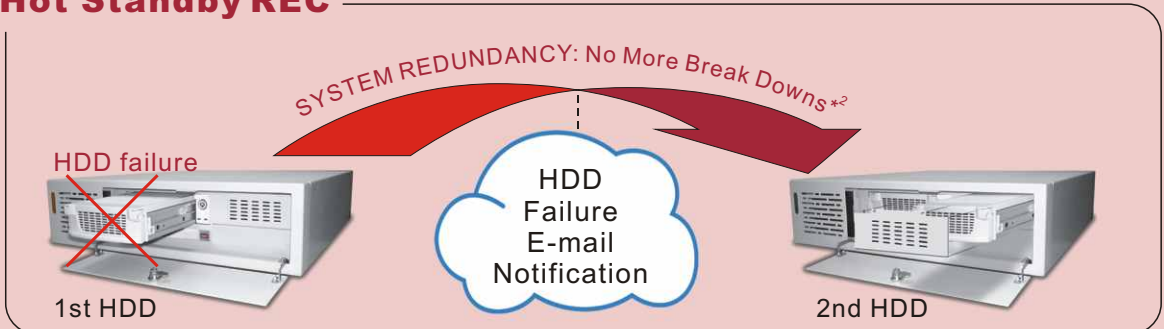

TransCorder® (Embedded)

Hot Standby REC

Notes: 1. Support "Windows Mobile OS" 3G Handset ONLY

2. The switching time is about 1.5 minutes; DVR will NOT record during this period.

Specification

Model nr	Slim		TransCorder [®]
Operation system	WinXP Embedded (stored in DOMModule)		
Codec	Proprietary M-JPEG + Wavelet		
Watch Dog Timer	Hardware		
Video - Video input	x 4	x 8	x 16
- Loop through	x 4	N/A	x 16
- VGA output	x 1	x 1	x 1
- Sequential output (composite)	N/A	N/A	x 4
Audio - Input	N/A	N/A	N/A
- Speaker out	N/A	N/A	N/A
Alarm Input	Dry contact x4	Dry contact x8	Dry contact x16
Control output	x 1	x 1	x 1
RS232 interface	x 1	x 1	x 1
TCPIP (internet)	RJ45 x 1	RJ45 x 1	RJ45 x 1
Hot Standby REC	Yes (valid for more than two HDDs configuration ONLY)		
Redundancy REC	Optional (valid for more than two HDDs configuration ONLY)		
Display rate (max) - Spot mode	120 f/s		120 f/s
- Divided mode	60 f/s		120 f/s
Display resolution (max)	640 x 480 pixels		
Recording rate (max.)	60 f/s		120 f/s
Recording resolution (max.)	640 x 480 pixels		
Recording quality	Low, Fair, Good, Better, Best		
Compression ratio	600:1 (1.5kB)		
Nr of installed hard disk (IDE Type, max)	x 2		x 3
Water Mark	Yes		
Built-in CD Writer for AVI Export	Optional		Yes
AVI export media	CD Writer, external USB memory stick & etc..		
System alarm	Video Loss, Motion, External Alarm		
PTZ Control	Pelco, Panasonic, Kalatel, Bosch & others.		
Power source	90 to 264Vac, 50/60 Hz Switching		
Power consumption	< 50 W	< 50 W	< 185 W
Weight	Net:13.23 LB(6kg), Gross:17.64LB(8kg)		Net:33.07LB(15kg), Gross:41.89LB(19kg)
Dimension	335x435x45 (mm) 13.18x17.13x1.77 (inch)		473x430x111 (mm) 18.62x16.93x4.37 (inch)
Approval	CE, FCC		