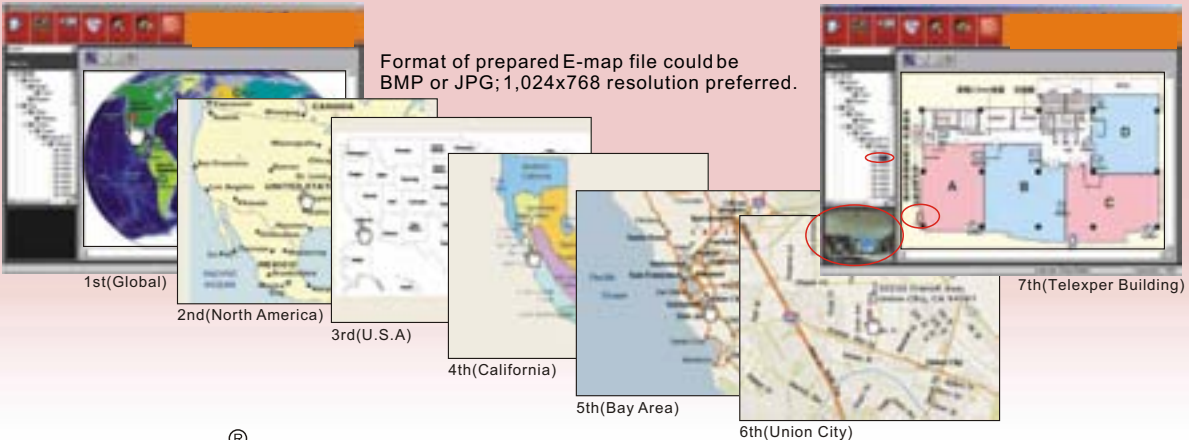

Main Menu

Multi-user, Multi-authority

Alarm Log with Picture

Alarm Notification

Live View (GroupView 256-Camera)

Live View (Full-Screen)

Live View (Via E-Map)

Format of prepared E-map file could be BMP or JPG; 1,024x768 resolution preferred.

1st(Global)

2nd(North America)

3rd(U.S.A)

4th(California)

5th(Bay Area)

6th(Union City)

7th(Telexper Building)