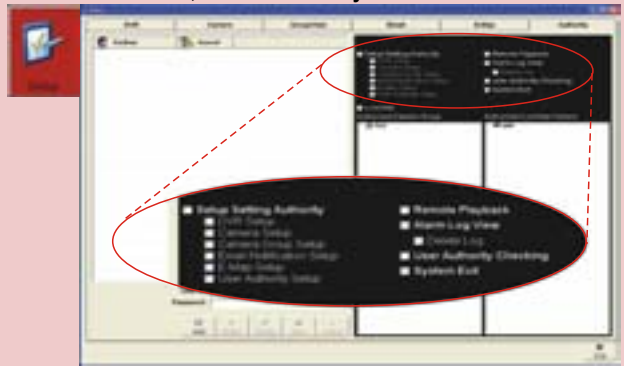

MultiViewer Multiply Your Efficiency

Central Monitoring Software

Software Package Incl.

Software CD x 1
USB2.0 License Key x 1
Manual

Specification

Model No.	MV168-R	MV168-W
Compatible DVR	RTOS Embedded DVR	WinXP Embedded DVR
No. of Monitoring DVR	32	128
No. of Display Camera on Screen	256	256
E-map	7. Layers	7. Layers
Alarm E-mail Notification	Yes	Yes
Alarm Log (Picture)	Yes	Yes
Pre/ post Alarm picture	N / A	Yes
Time Synchronization	N / A	Yes
Multi-user, Multi-authority	Yes	Yes
Hidden Camera & DVR	Yes	Yes

Recommended minimum PC Requirement

- Operation System: Win2000, WinXP
- CPU: 2.88GHz (min.)
- USB2.0 port x 1 (min)
- VGA Display: 1,280 x 1,024 pixels
- Free Hard Disk Space: 160GB (min.)
- 5M (downstream) Broadband Bandwidth preferred

Main Menu

Multi-user, Multi-authority

Alarm Log with Picture

Alarm Notification

Live View (GroupView 256-Camera)

Live View (Full-Screen)

Live View (Via E-Map)

Format of prepared E-map file could be BMP or JPG; 1,024x768 resolution preferred.